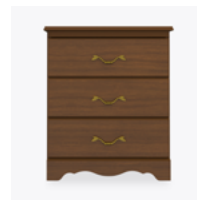

$\frac{3}{8}$ " OG Edging Finish is found on the doors, drawers, and toe of this collection.

Drawers

Are constructed with both dowel and mechanical fasteners for additional strength. 100lb static and dynamic load Euro Drawer Slides allow for easy opening and closing.

Decorative Frieze

The decorative carved band at the top adds an air of distinction

Other Chest Styles

Charlotte chest styles include 3, 4, 5 and 6 drawer versions.

10 Year Warranty

We offer a 10 Year Performance Warranty on both construction and finish, so the product is guaranteed to stay looking like new for 10 years.